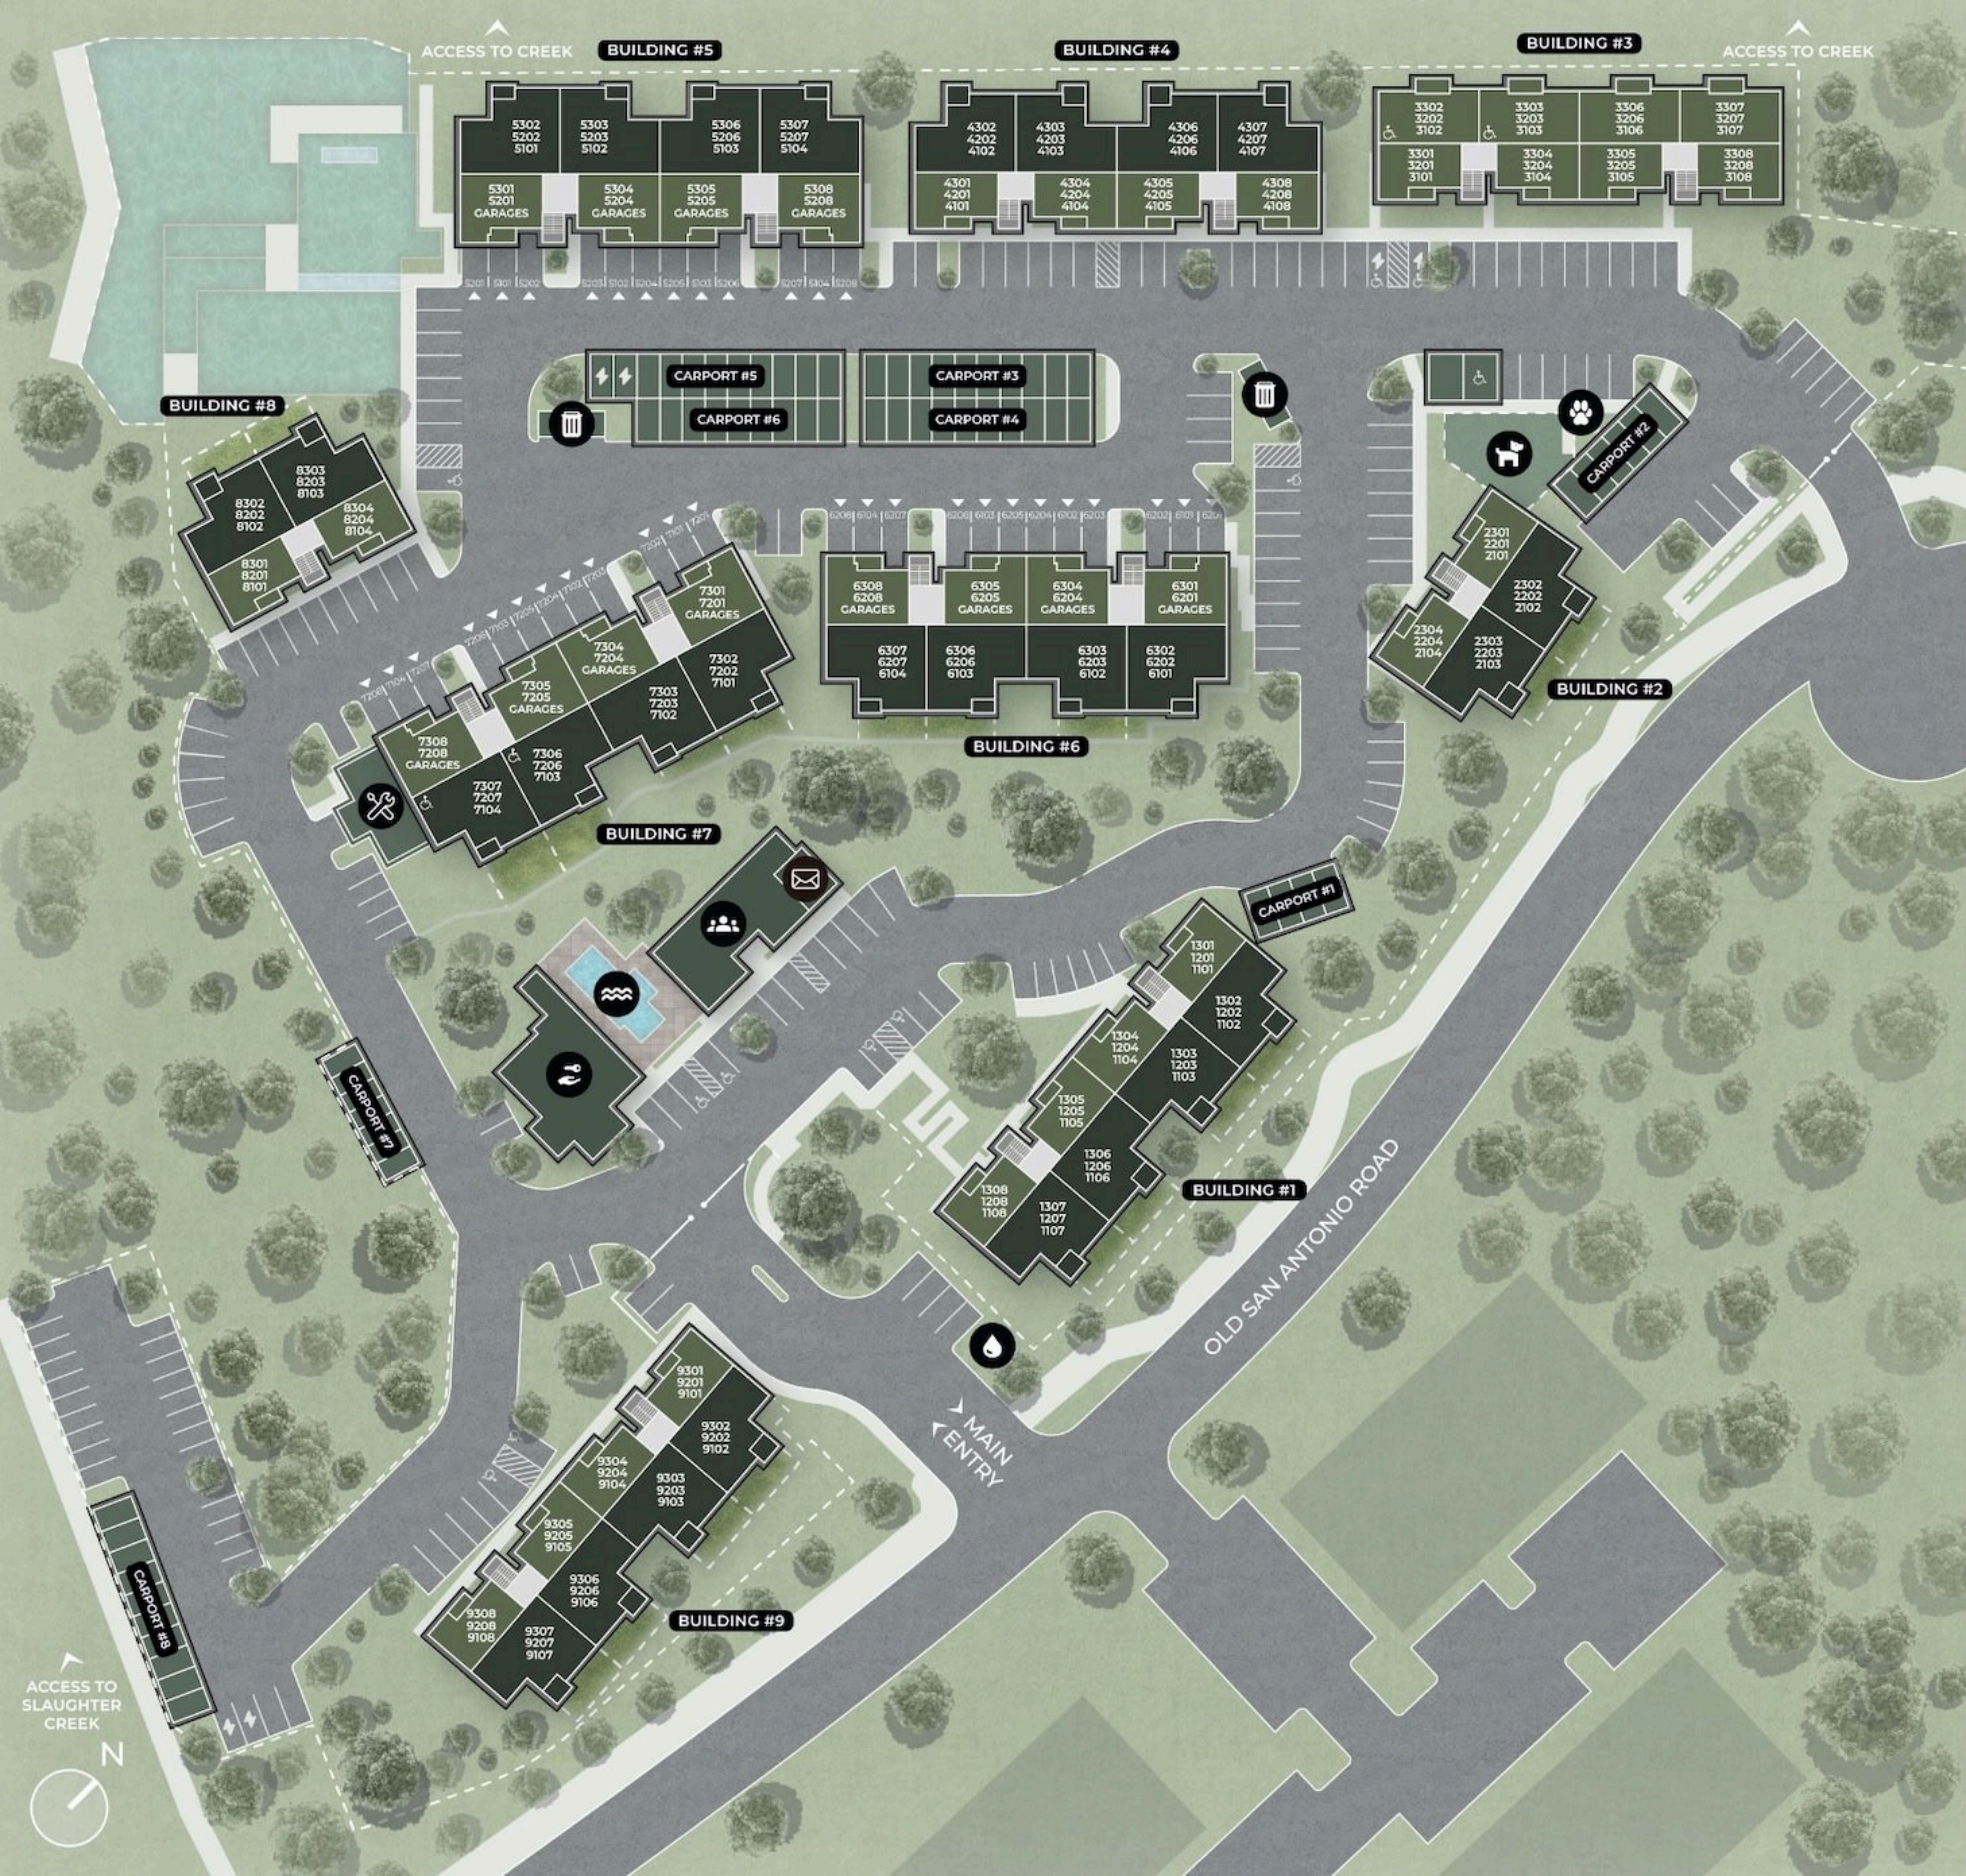

# Abacus south park

## UNIT TYPES

-  1 BEDROOM
-  2 BEDROOM
-  ACCESSIBLE UNIT

## AMENITIES

-  LEASING
-  CLUBHOUSE
-  POOL
-  MAIL
-  DOG PARK
-  DOG WASH
-  MAINTENANCE
-  TRASH
-  EV CHARGERS
-  WATER CISTERN

10304 Old San Antonio Rd,  
Austin, TX 78748, USA